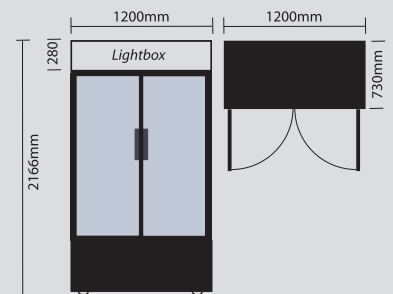

Glass Door Chiller
W/ Lightbox 1000L LED White
GM1000LW LED

Glass Door Chiller
W/ Lightbox 1000L LED Black
GM1000LB LED

GM1000L LED WHITE

Bromic Part Number	3736200
Capacity - Gross (litres)	1000L
External Dimensions (mm)	1200w x 725d x 2166h
<small>Depth dimensions exclude lightbox and handle protrusions</small>	
Internal Dimensions (mm)	1100w x 595d x 1531h
Temperature range (°C)	+1 to +10°C
Max. ambient temp °C/RH%	40°C/65%
Refrigeration Power (Watts)	600W
Current (Amps)	4.2A
Plug Supplied	Yes, 10amp
Light Display Box	Yes
Interior light	2 x Vertical LED
No. Of Doors	2 Self Closing
Door Material	Double Glazed Thermo Glass
Door Lock	Yes
Temperature controller	Digital
Number of shelves	5 + 5
Gross weight (kg)	170Kg
Refrigerant	R134a
Colour	White
Power Usage (at 30 °C/60%RH)	4.5KWh/24hr

GM1000L LED BLACK

Bromic Part Number	3736210
Capacity - Gross (litres)	1000L
External Dimensions (mm)	1200w x 725d x 2166h
<small>Depth dimensions exclude lightbox and handle protrusions</small>	
Internal Dimensions (mm)	1100w x 595d x 1531h
Temperature range (°C)	+1 to +10°C
Max. ambient temp °C/RH%	40°C/65%
Refrigeration Power (Watts)	600W
Current (Amps)	4.2A
Plug Supplied	Yes, 10amp
Light Display Box	Yes
Interior light	2 x Vertical LED
No. Of Doors	2 Self Closing
Door Material	Double Glazed Thermo Glass
Door Lock	Yes
Temperature controller	Digital
Number of shelves	5 + 5
Gross weight (kg)	170Kg
Refrigerant	R134a
Colour	Black
Power Usage (at 30 °C/60%RH)	4.5KWh/24hr