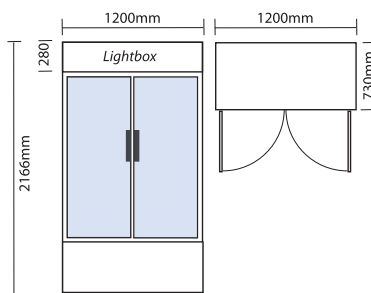

Glass Door Chiller
W/ Lightbox 1000L LED White
GM1000LW LED

Glass Door Chiller
W/ Lightbox 1000L LED Black
GM1000LB LED

GM1000L LED WHITE

Bromic Part Number	3736200
Capacity - Gross (litres)	1000L
External Dimensions (mm)	1200w x 725d x 2166h
<small>Depth dimensions exclude lightbox and handle protrusions</small>	
Internal Dimensions (mm)	1100w x 595d x 1531h
Temperature range (°C)	+1 to +10°C
Max. ambient temp °C/RH%	40°C/65%
Refrigeration Power (Watts)	600W
Current (Amps)	4.2A
Plug Supplied	Yes, 10amp
Light Display Box	Yes
Interior light	2 x Vertical LED
No. Of Doors	2 Self Closing
Door Material	Double Glazed Thermo Glass
Door Lock	Yes
Temperature controller	Digital
Number of shelves	5 + 5
Gross weight (kg)	170Kg
Refrigerant	R134a
Colour	White
Power Usage (at 30 °C/60%RH)	4.5KWh/24hr

GM1000L LED BLACK

Bromic Part Number	3736210
Capacity - Gross (litres)	1000L
External Dimensions (mm)	1200w x 725d x 2166h
<small>Depth dimensions exclude lightbox and handle protrusions</small>	
Internal Dimensions (mm)	1100w x 595d x 1531h
Temperature range (°C)	+1 to +10°C
Max. ambient temp °C/RH%	40°C/65%
Refrigeration Power (Watts)	600W
Current (Amps)	4.2A
Plug Supplied	Yes, 10amp
Light Display Box	Yes
Interior light	2 x Vertical LED
No. Of Doors	2 Self Closing
Door Material	Double Glazed Thermo Glass
Door Lock	Yes
Temperature controller	Digital
Number of shelves	5 + 5
Gross weight (kg)	170Kg
Refrigerant	R134a
Colour	Black
Power Usage (at 30 °C/60%RH)	4.5KWh/24hr