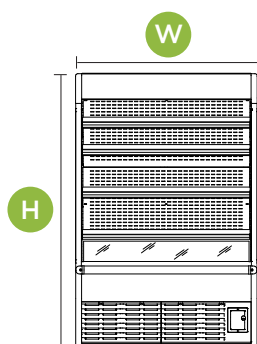

ECO Open Display LED
VISION1200

ECO Open Display LED
VISION1800

ECO Open Display LED
VISION2400

VISION1200

VISION1800

VISION2400

Bromic Part Number	3335275	3335276	3335277
Capacity - Net (litres)	1330L	1913L	2555L
External Dimensions (mm)	1322w x 873d x 2130h	1902w x 873d x 2130h	2490w x 873d x 2130h
<small>Depth dimensions exclude lightbox and handle protrusions</small>			
Temperature range (°C)	0 to +10°C	0 to +10°C	0 to +10°C
Max. ambient temp (°C/RH%)	25°C / 60%	25°C / 60%	25°C / 60%
Temperature display	Analogue	Analogue	Analogue
Number of doors/lids	Fitted Night Blind	Fitted Night Blind	Fitted Night Blind
Door Material	Open (night blind)	Open (night blind)	Open (night blind)
Number of shelves	4 + base	4 + base	4 + base
Power Consumption (Watts)	2300W	2650W	3500W
Current (Amps)	11.6A	13.6A	16.5A
Plug supplied	Yes, 15amp	Yes, 15amp	Yes, 20amp
Gross weight (kg)	266kg	310kg	443kg
Refrigerant	R404a	R404a	R404a
Colour	White	White	White
Power Usage (at 30°C/60%RH)	48.4kWh/24hr	54.2kWh/24hr	61.3kWh/24hr
Product Interior Light	LED	LED	LED

LED lighting

Night blind

MODEL	Height (H)mm	Width (W)mm	Depth (D)mm
VISION 1200	2130	1322	873
VISION 1800	2130	1902	873
VISION 2400	2130	2490	873

WARRANTY 1 YR PARTS
YR LABOUR