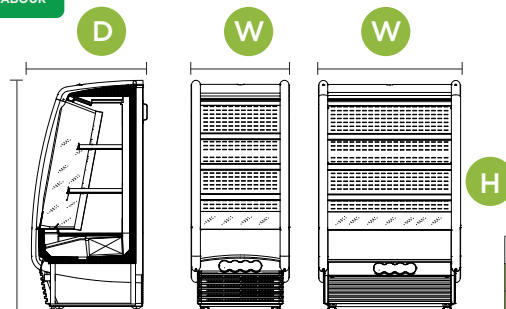

**Impulse Open Display**  
GEMMA30

**Impulse Open Display**  
GEMMA45

	GEMMA30	GEMMA45
Bromic Part Number	3335290	3335295
Capacity - Net (litres)	330L	485L
External Dimensions (mm)	626w x 738d x 1470h	906w x 738d x 1469h
<small>Depth dimensions exclude lightbox and handle protrusions</small>		
Temperature range (°C )	0° to +10°C	0° to +10°C
Max. ambient temp (°C/RH%)	25°C / 65%	25°C / 65%
Temperature display	Analogue	Analogue
Number of glass sides	2	2
Product & Interior Lighting	Fluoro	Fluoro
Number of shelves	2 (+ base)	2 (+ base)
Power Consumption (Watts)	950W	1100W
Current (Amps)	5.8A	5.5A
Plug supplied	Yes	Yes
Gross weight (kg)	104kg	141kg
Refrigerant	R404a	R404a
Colour	Grey/White	Grey/White
Power Usage (at 30°C/60%RH)	12.1kWh/24hr	14.06kWh/24hr

**WARRANTY 1** YR PARTS  
YR LABOUR

MODEL	Height (H)mm	Ext. Width (W)mm	Int. Width mm	Depth (D)mm
GEMMA30	1470	626	508	738
GEMMA45	1469	906	788	738