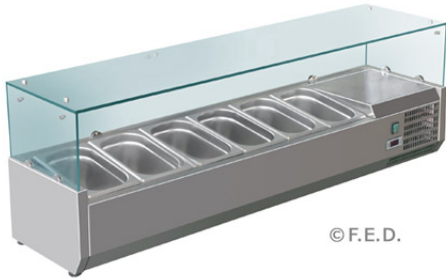

VRX1500/380 DELUXE PREP TOP

VRX1500/380

6 x 1/3 GN pans*

1500 mm wide

Product description

6 x 1/3 GN pans*

1500 mm wide

Stainless Steel interior & exterior

- 2 to 8°C
- Zanussi compressors
- German ËBM-Pabst fans
- Dixell digital temp. control & readout
- angled pan* positions
- maximum pan depth: 150mm
- Ambient 43°C & 75% RH
- Height: 440 mm including 240 mm base

* pans not included

Tops are holding units & product needs to be pre-chilled to less than 5°C before filling

Specifications

Net Weight (Kg)	0
Width (mm)	1500
Depth (mm)	395
Height (mm)	440
Power	240V; 150W
