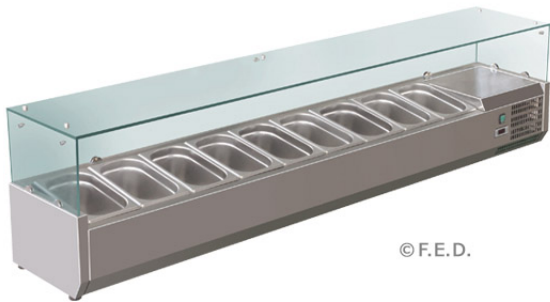

VRX2000/380 DELUXE PREP TOP

VRX2000/380

9 x 1/3 GN pans*

2000 mm wide

Product description

9 x 1/3 GN pans*

2000 mm wide

Stainless Steel interior & exterior

- 2 to 8°C
- Zanussi compressors
- German ËBM-Pabst fans
- Dixell digital temp. control & readout
- angled pan* positions
- maximum pan depth: 150mm
- Ambient 43°C & 75% RH
- Height: 440 mm including 240 mm base

* pans not included

Tops are holding units & product needs to be pre-chilled to less than 5°C before filling

Specifications

Net Weight (Kg)	0
Width (mm)	2000
Depth (mm)	395
Height (mm)	440
Power	240V; 150W
